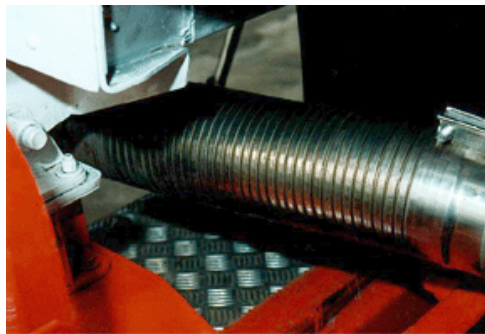

TIECO Steel - Stainless - Aluminium Tube

Tube Size	Length	Mild Steel #	Aluminised #	Stainless #	Aluminium #
2" (50.8)	2.92m	10-20			
3" (76.2)	2.92m	10-30	10-30AL		
3 ½" (88.9)	2.92m	10-35	10-35AL		
4" (101.6")	2.92m	10-40	10-40AL	10-40SS	
4 ½" (114.3)	2.92m	10-45		10-45SS	
5" (127.0)	2.92m	10-50	10-50AL	10-50SS	27-050
5 ½" (139.7)	2.92m				27-055
6" (152.4)	2.92m	10-60		10-60SS	27-060
7" (177.8)	2.92m	10-70			27-070
8" (203.2)	2.92m	10-80			
10" (254)	2.92m	10-100			

TIECO Stainless Steel Exhaust Flex

Tube Size	3M #	1M #	500MM #	18" #	24" #
1 ½"	7001358				
2" (50.8)	7001365				
2 ½" (63.5)		7002018			
3" (76.2)	7001361	7002019	7002020	7001246	7001248
3 ½" (88.9)	7001362			7001507	7001509
4" (101.6")	7001363	7002016		7001319	7001325
4 ½" (114.3)		7001321			
5" (127.0)	7001364	7002017		7001318	7001324
6" (152.4)	7001396				